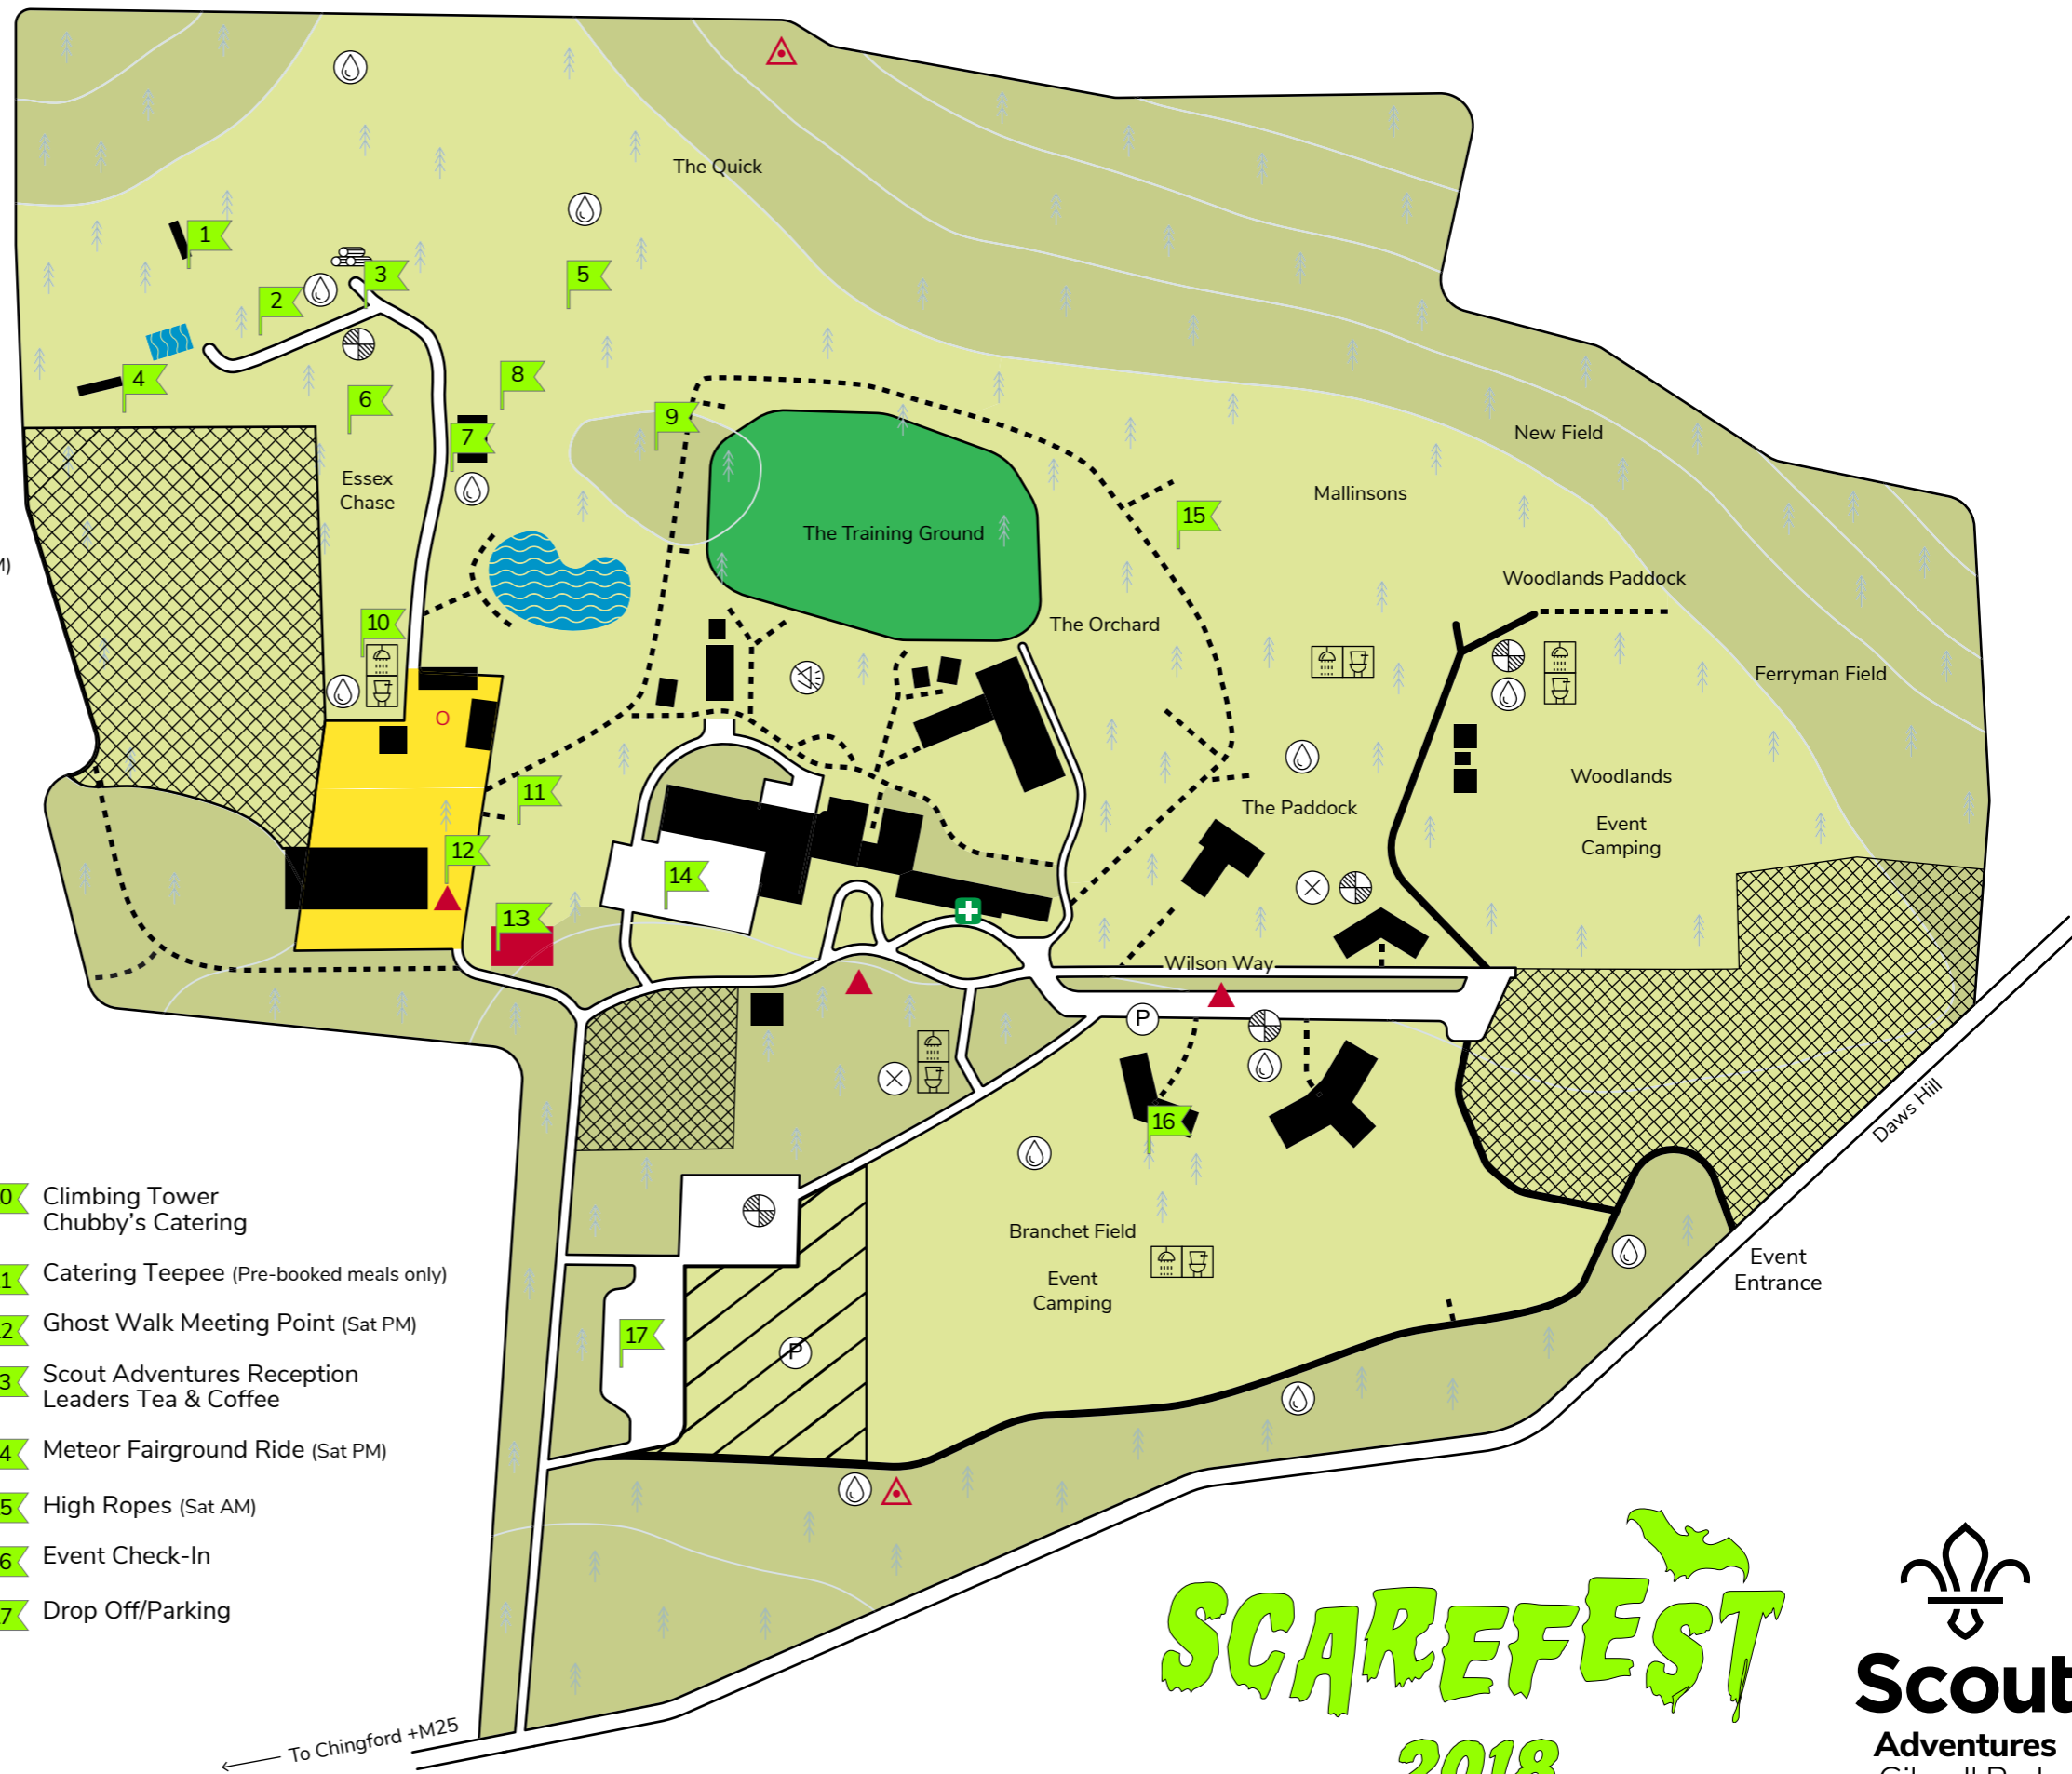

Camp Square

- Animal Encounter (Sat AM & PM)
- Fire Circus (Fri & Sat PM)
- Pumpkin Carving (Fri 20:00)
- Providore & Coke Bar
- Scout Radio

Activities, Buildings & Places of Interest

- 1 Riffle Shooting (Sat PM)
- 2 Giant Slide
- 3 Forbidden Forest (maze) (Sat PM)
- 4 Archery (Sat AM & Sun AM)
  Music, Fireworks & Laser Spectacular! (Sat 22:30)
- 5 Aerial Archery (Sat AM & Sun AM)
- 6 Caving Experience
  Laser Quest
  Merlin & Youth Fundays
  "Face your Fears" - Scarefest Lucky Dip
  Bear Grylls Bug Pick'n'Mix
  The Sweeper
- 7 The Cage! (maze) (Fri PM)
  The Cage Unleashed! (maze) (Sat PM)
- 8 Backwoods Cooking (Sat AM & Sun AM)
  Bushcraft & Tomahawk Throwing (Sat AM & Sun AM)
  Campfire (Fri 20:30)
- 9 3G Swing

- 10 Climbing Tower
  Chubby's Catering
- 11 Catering Teepee (Pre-booked meals only)
- 12 Ghost Walk Meeting Point (Sat PM)
- 13 Scout Adventures Reception
  Leaders Tea & Coffee
- 14 Meteor Fairground Ride (Sat PM)
- 15 High Ropes (Sat AM)
- 16 Event Check-In
- 17 Drop Off/Parking

Legend

- Road
- Path
- Water
- Woodland
- Parking
- Building
- Waste
- Recycling
- Quiet area
- Woodpile
- Fire assembly point
- Track
- Out of bounds
- Contour
- Tap
- Reception
- Chemical disposal
- Toilets
- Shower
- Emergency evacuation assembly point
- First Aid

SCAREFEST

2018