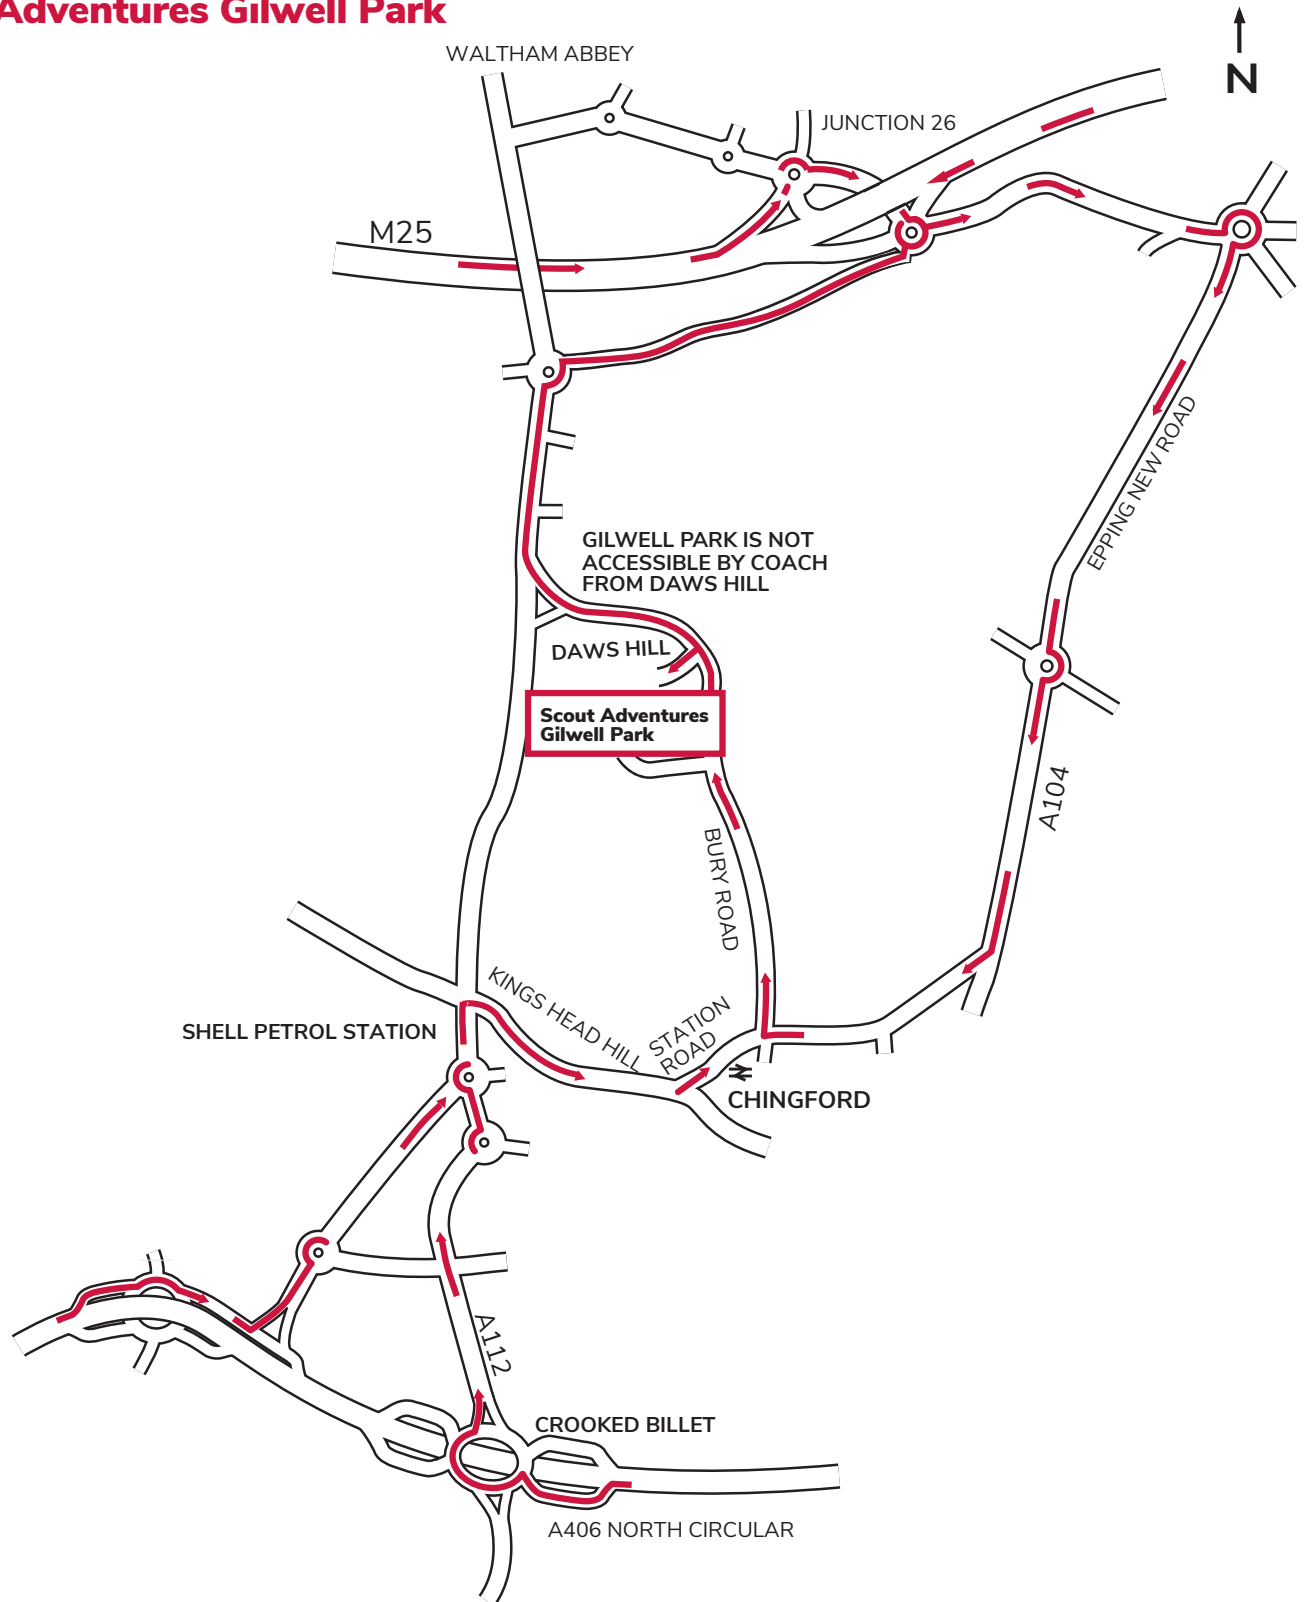

SCAREFEST

SCAREFEST 2019: Information for Coach Drivers

Scarefest 2019 is a busy event and there are limited parking and manoeuvrability facilities for large vehicles. Therefore it is extremely important that coach arrivals obey the following procedures.

Please note: We do not have the space to park coaches for the duration of the weekend. Please don't assume there will be space. Please contact us should this be a problem.

Routes

Gilwell Park is situated approximately 5 minutes from Chingford and 10 minutes from the M25 J26. However, there is a specific route that MUST be followed as access to Gilwell Park will NOT be possible from Daws Hill. The revised route therefore is shown on the map.

From Junction 26 of the M25 – Eastbound

1. At first roundabout, take 3rd exit for the A121
 2. At second roundabout, take 2nd exit onto A121 (Westbound M25 from here)
 2. At third roundabout take first exit onto A112 / Seward stone Road
 3. Turn left onto Daws Hill
 4. Road name changes to Bury Road
 5. Turn right onto Gilwell Lane
- Please note: Not all directions are suitable for coaches.
Please contact the centre for advice.