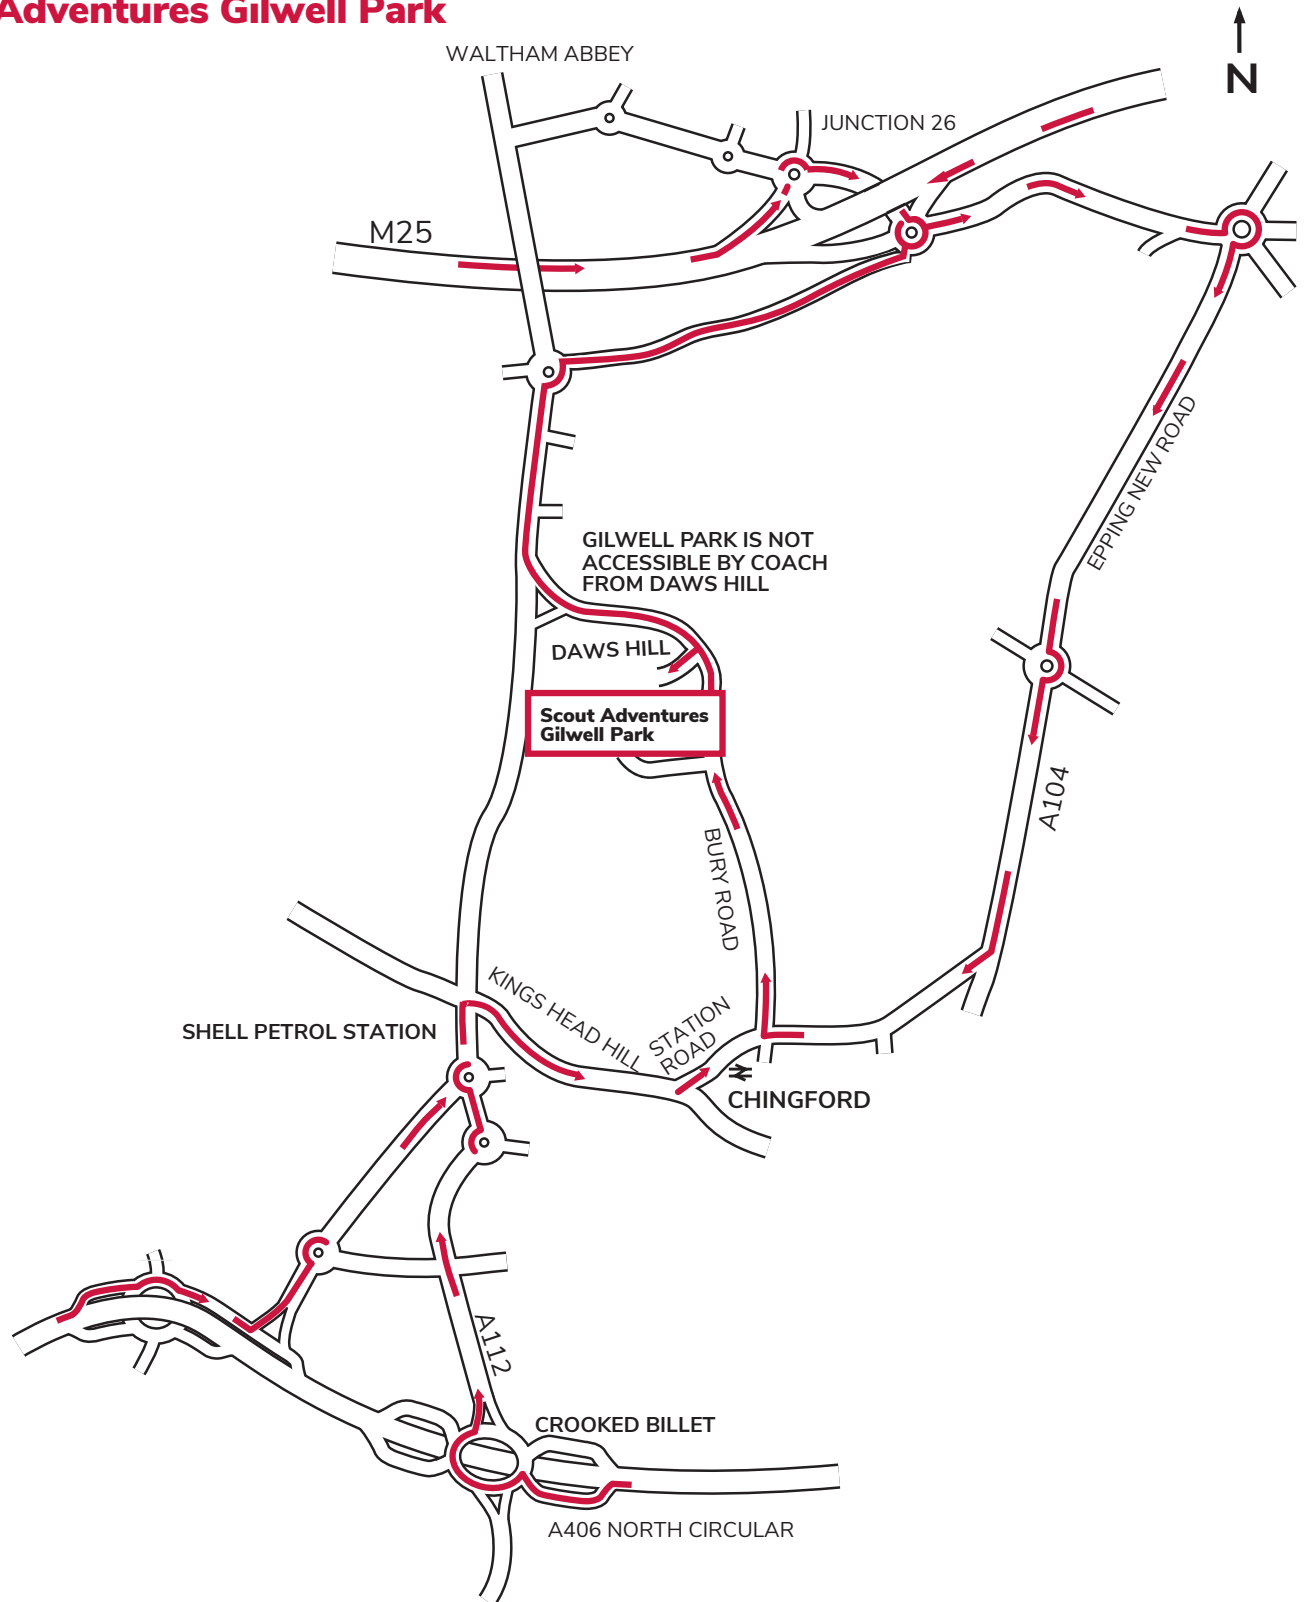

SCAREFEST

26-28 OCTOBER 2018

SCARFEST 2018: Information for Coach Drivers

Scarefest 2018 is a busy event and there are limited parking and manoeuvrability facilities for large vehicles. Therefore it is extremely important that coach arrivals obey the following procedures.

Please note: We do not have the space to park coaches for the duration of the weekend. Please don't assume there will be space. Please contact us should this be a problem.

Routes

Gilwell Park is situated approximately 5 minutes from Chingford and 10 minutes from the M25 J26. However, there is a specific route that **MUST** be followed as access to Gilwell Park will **NOT** be possible from Daws Hill. The revised route therefore is shown on the map.

From Junction 26 of the M25 – Eastbound

1. At first roundabout, take 3rd exit for the A121
 2. At second roundabout, take 2nd exit onto A121 (Westbound M25 from here)
 2. At third roundabout take first exit onto A112 / Seward stone Road
 3. Turn left onto Daws Hill
 4. Road name changes to Bury Road
 5. Turn right onto Gilwell Lane
- Please note: Not all directions are suitable for coaches.
Please contact the centre for advice.