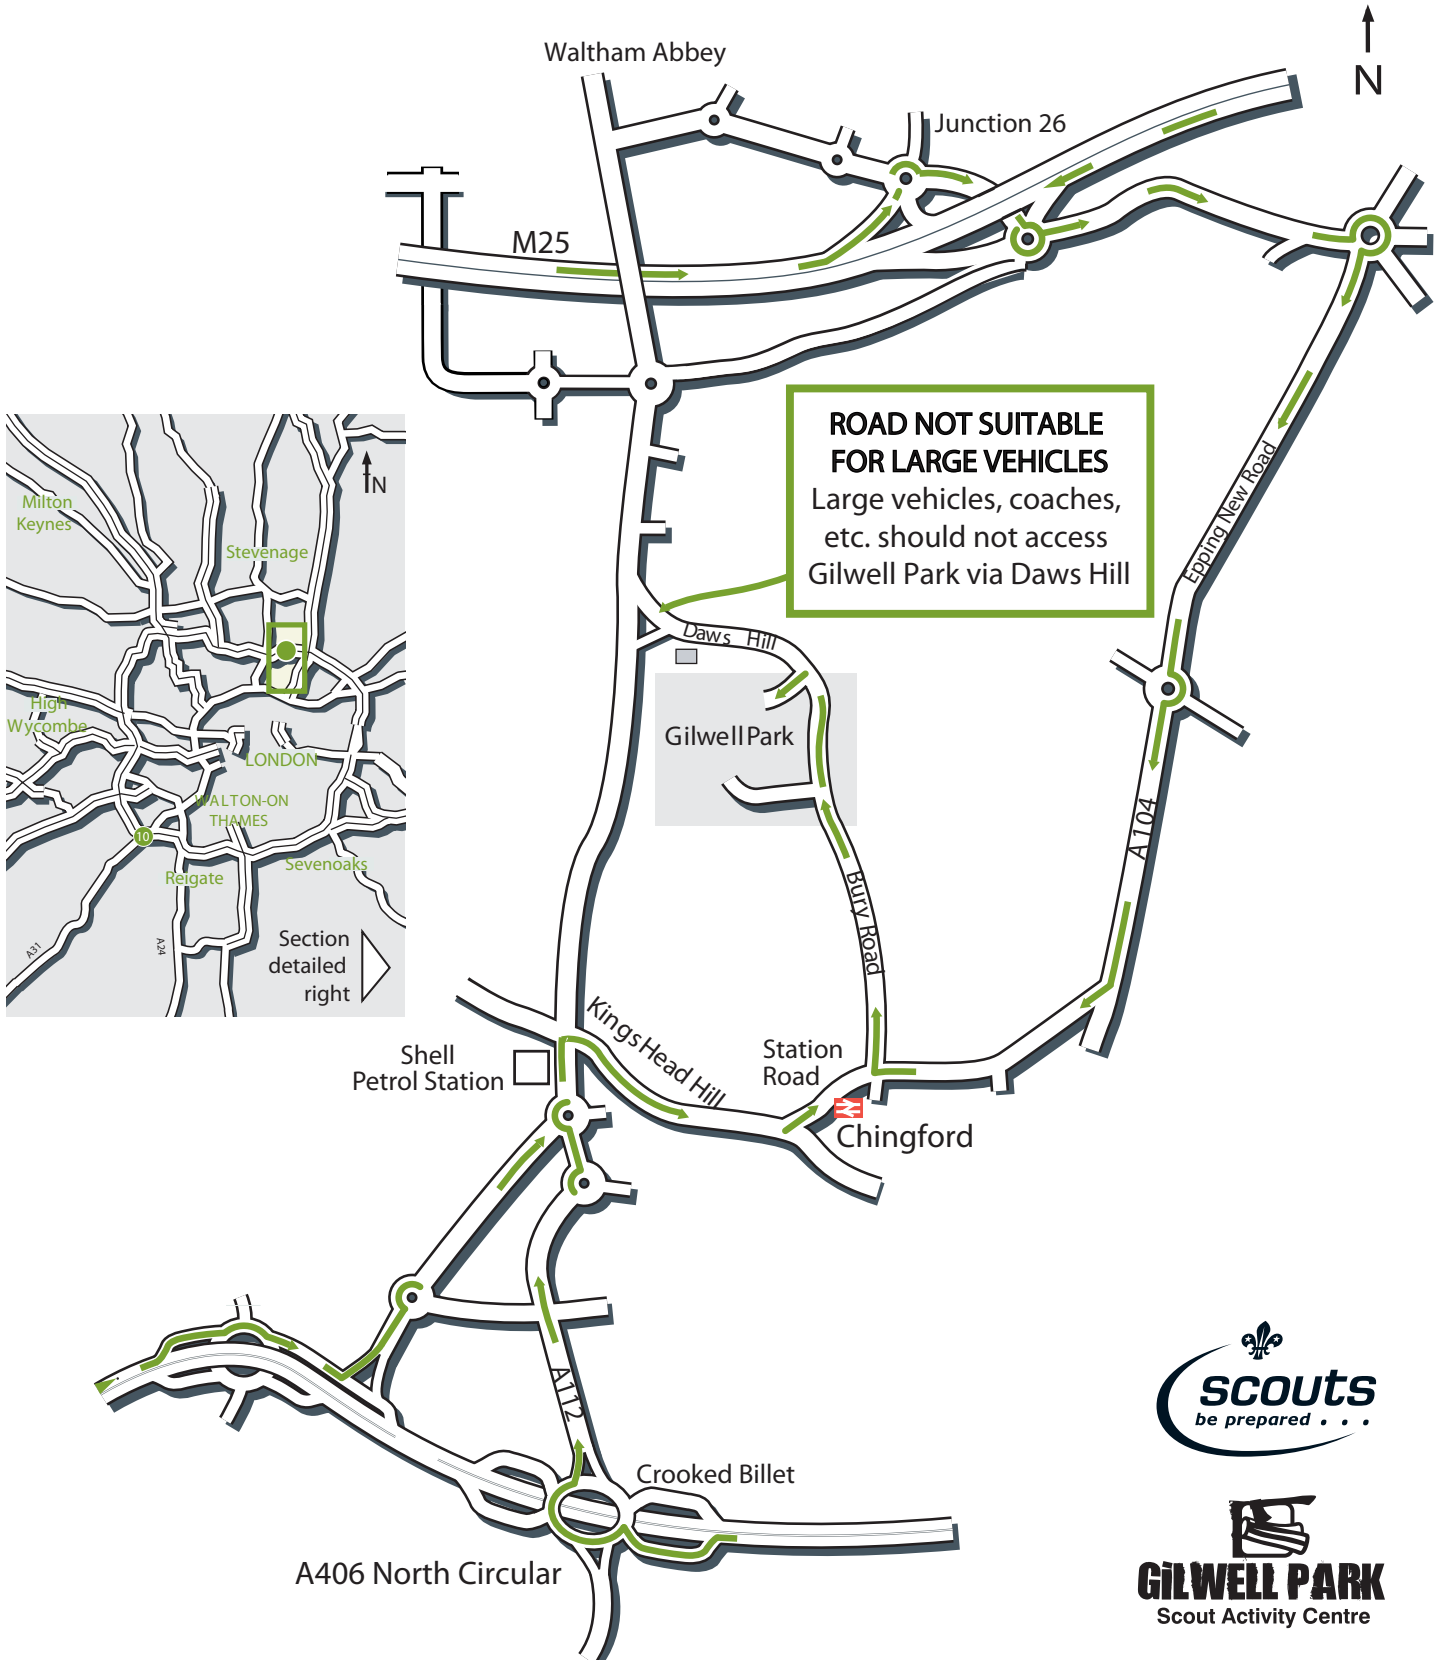

# Directions to Gilwell Park Scout Activity Centre

**ROAD NOT SUITABLE FOR LARGE VEHICLES**  
 Large vehicles, coaches, etc. should not access Gilwell Park via Daws Hill

**Public Transport**  
 By Rail, Nearest station is Chingford. Situated south of our centre, it is approximately 3 minutes drive. Taxis are available from outside of the station.