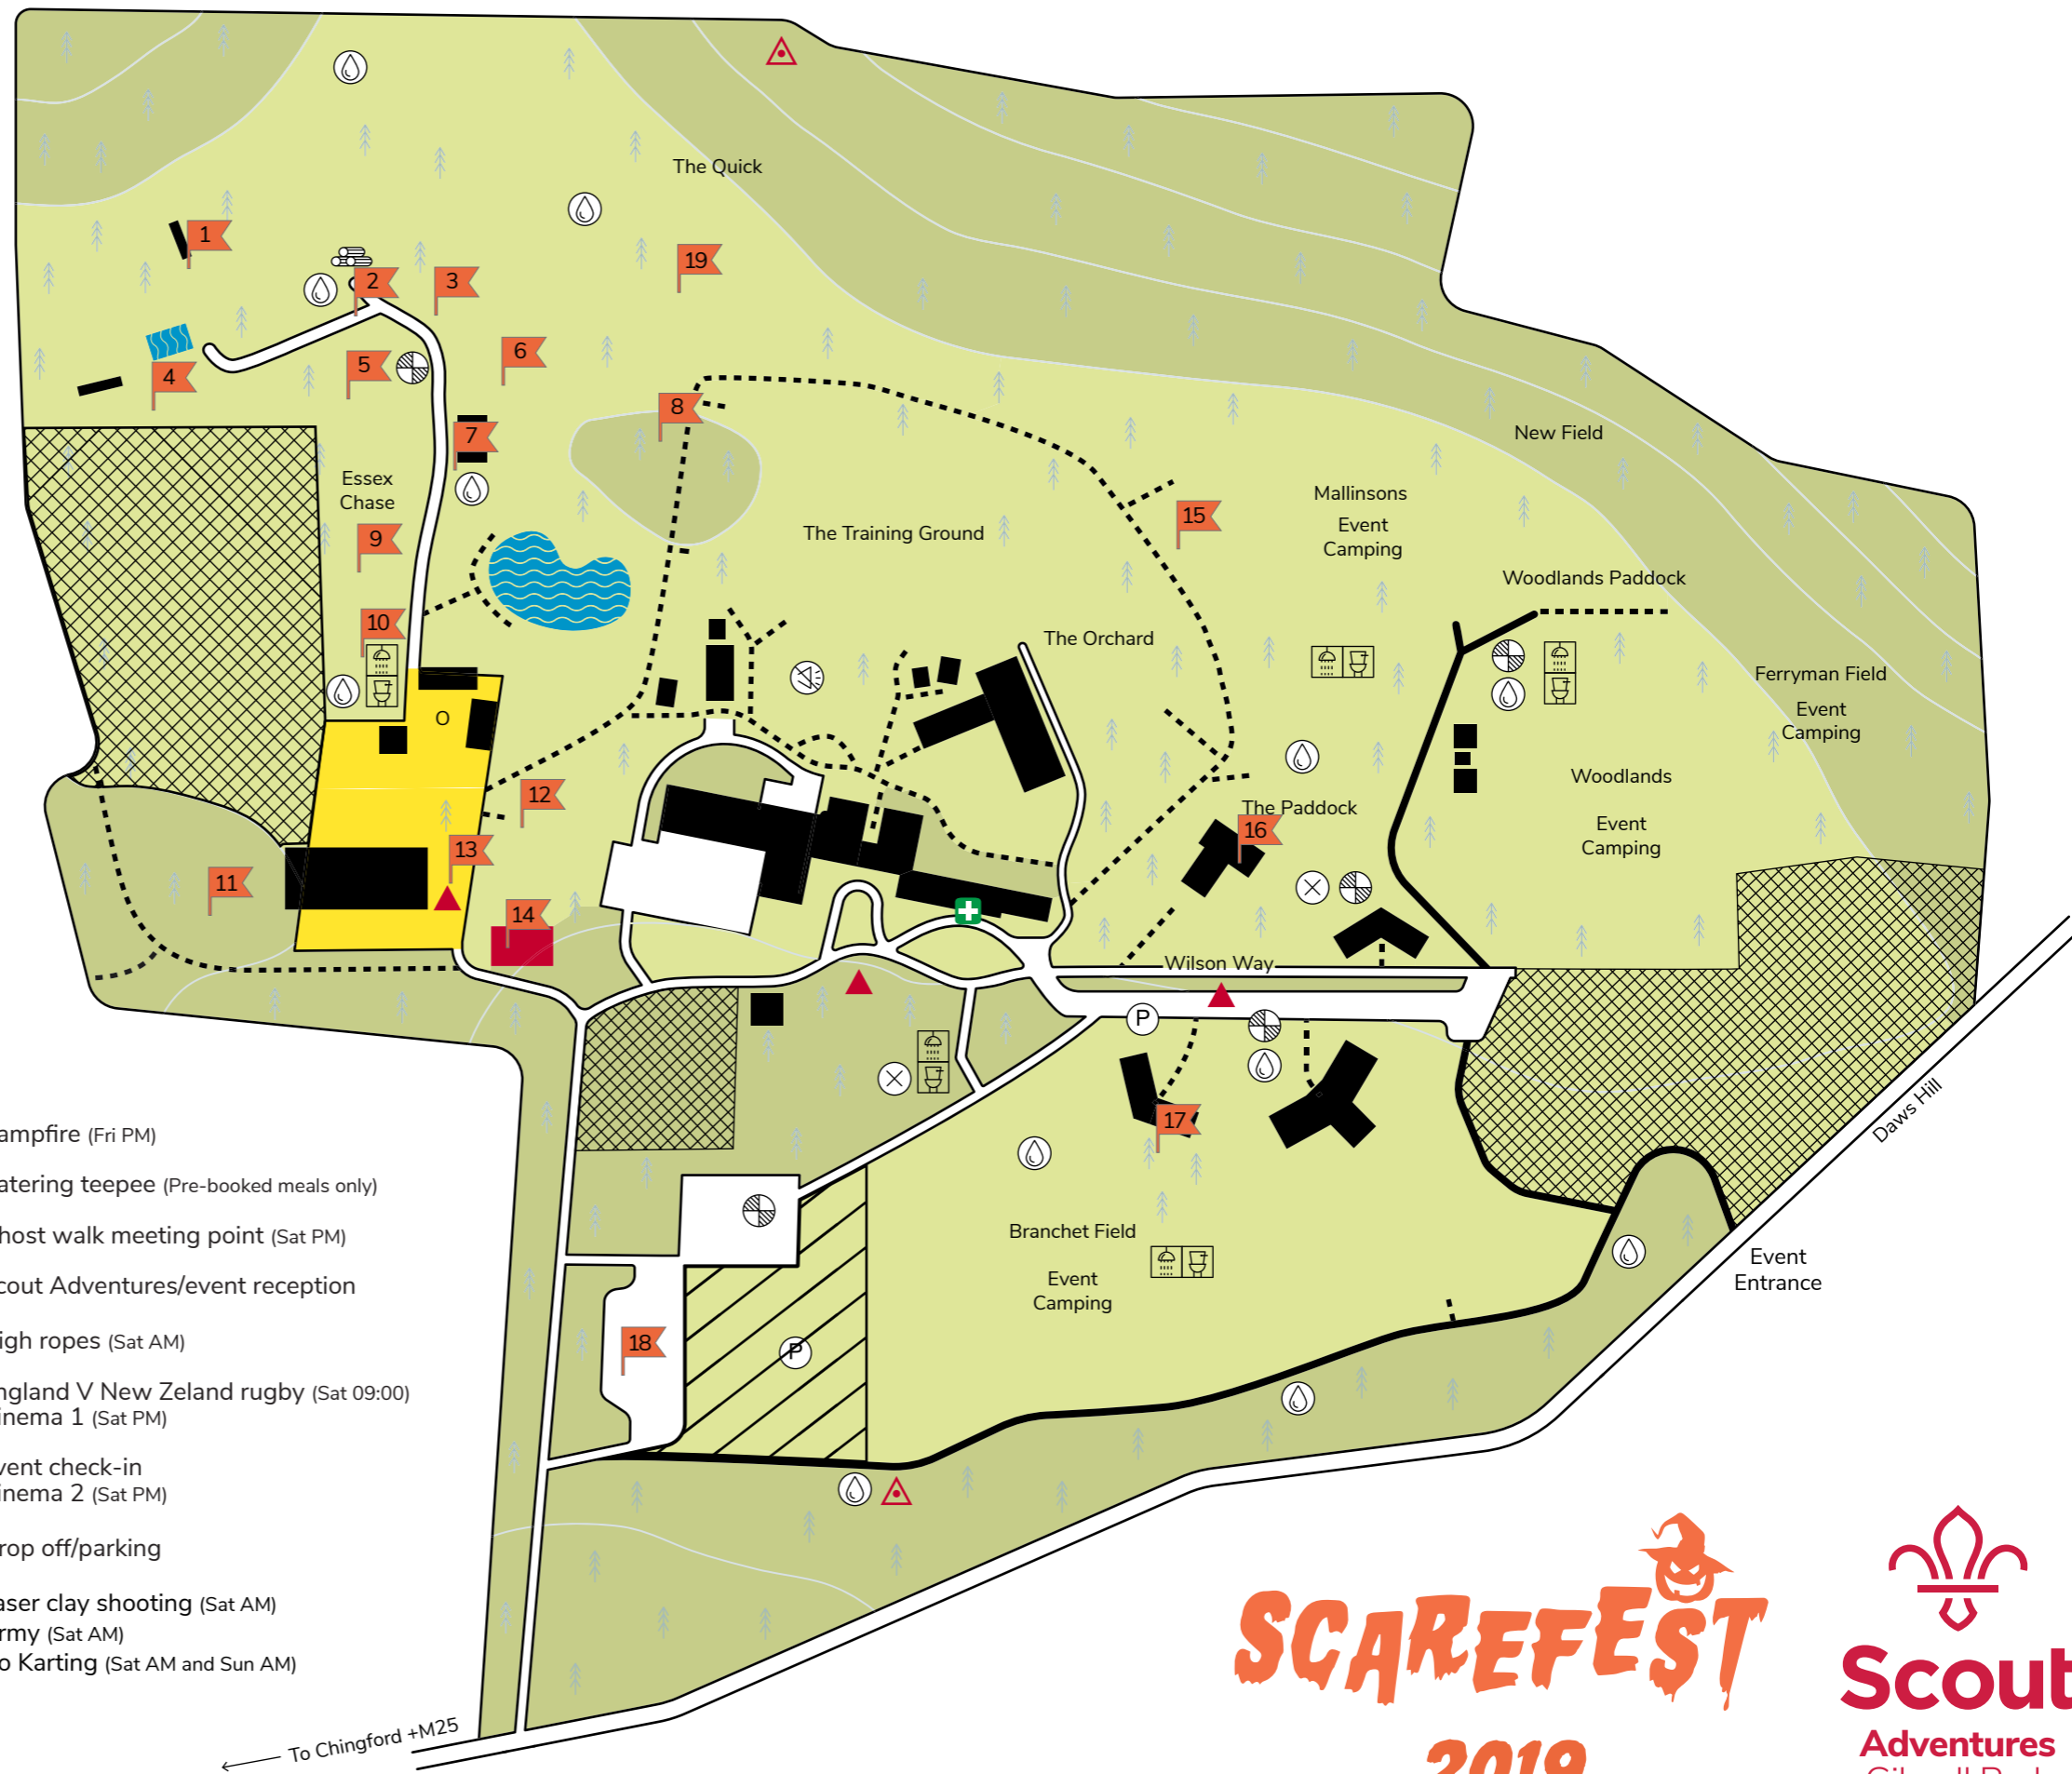

Camp Square and The Lid activity zone

The Lid

- Cinema (Fri 21:30)
- Circus skills (Sat AM)
- Dodgems
- Halloween games (Sat PM)
- Lid activities
- UK Power Networks (Sat AM)
- Warhammer (Sat AM and Sat PM)
- Technology zone (Classroom) (Fri PM, Sat AM and Sun AM)
- Animal encounter (Classroom) (Sat AM and Sun AM)
- Leaders tea and coffee

Camp Square

- Fire circus (Fri and Sat PM)
- Providore and coke bar
- Scout Radio
- Pumpkin carving (Fri PM and Sat AM)
- Lightsaber fencing (Sat PM and Sun AM)

Activities, buildings and places of interest

- 11** Campfire (Fri PM)
- 12** Catering teepee (Pre-booked meals only)
- 13** Ghost walk meeting point (Sat PM)
- 14** Scout Adventures/event reception
- 15** High ropes (Sat AM)
- 16** England V New Zeland rugby (Sat 09:00)
Cinema 1 (Sat PM)
- 17** Event check-in
Cinema 2 (Sat PM)
- 18** Drop off/parking
- 19** Laser clay shooting (Sat AM)
Army (Sat AM)
Go Karting (Sat AM and Sun AM)

Event Timings
Sat AM - 10:00 - 17:30
Sat PM - 18:30 - 22:30
Sun AM - 10:00 - 13:00

SCAREFEST
2019

- Road
- Path
- Water
- Woodland
- Parking
- Building
- Waste
- Recycling
- Quiet area
- Woodpile
- Fire assembly point
- Track
- Out of bounds
- Contour
- Tap
- Reception
- Chemical disposal
- Toilets
- Shower
- Emergency evacuation assembly point
- First Aid